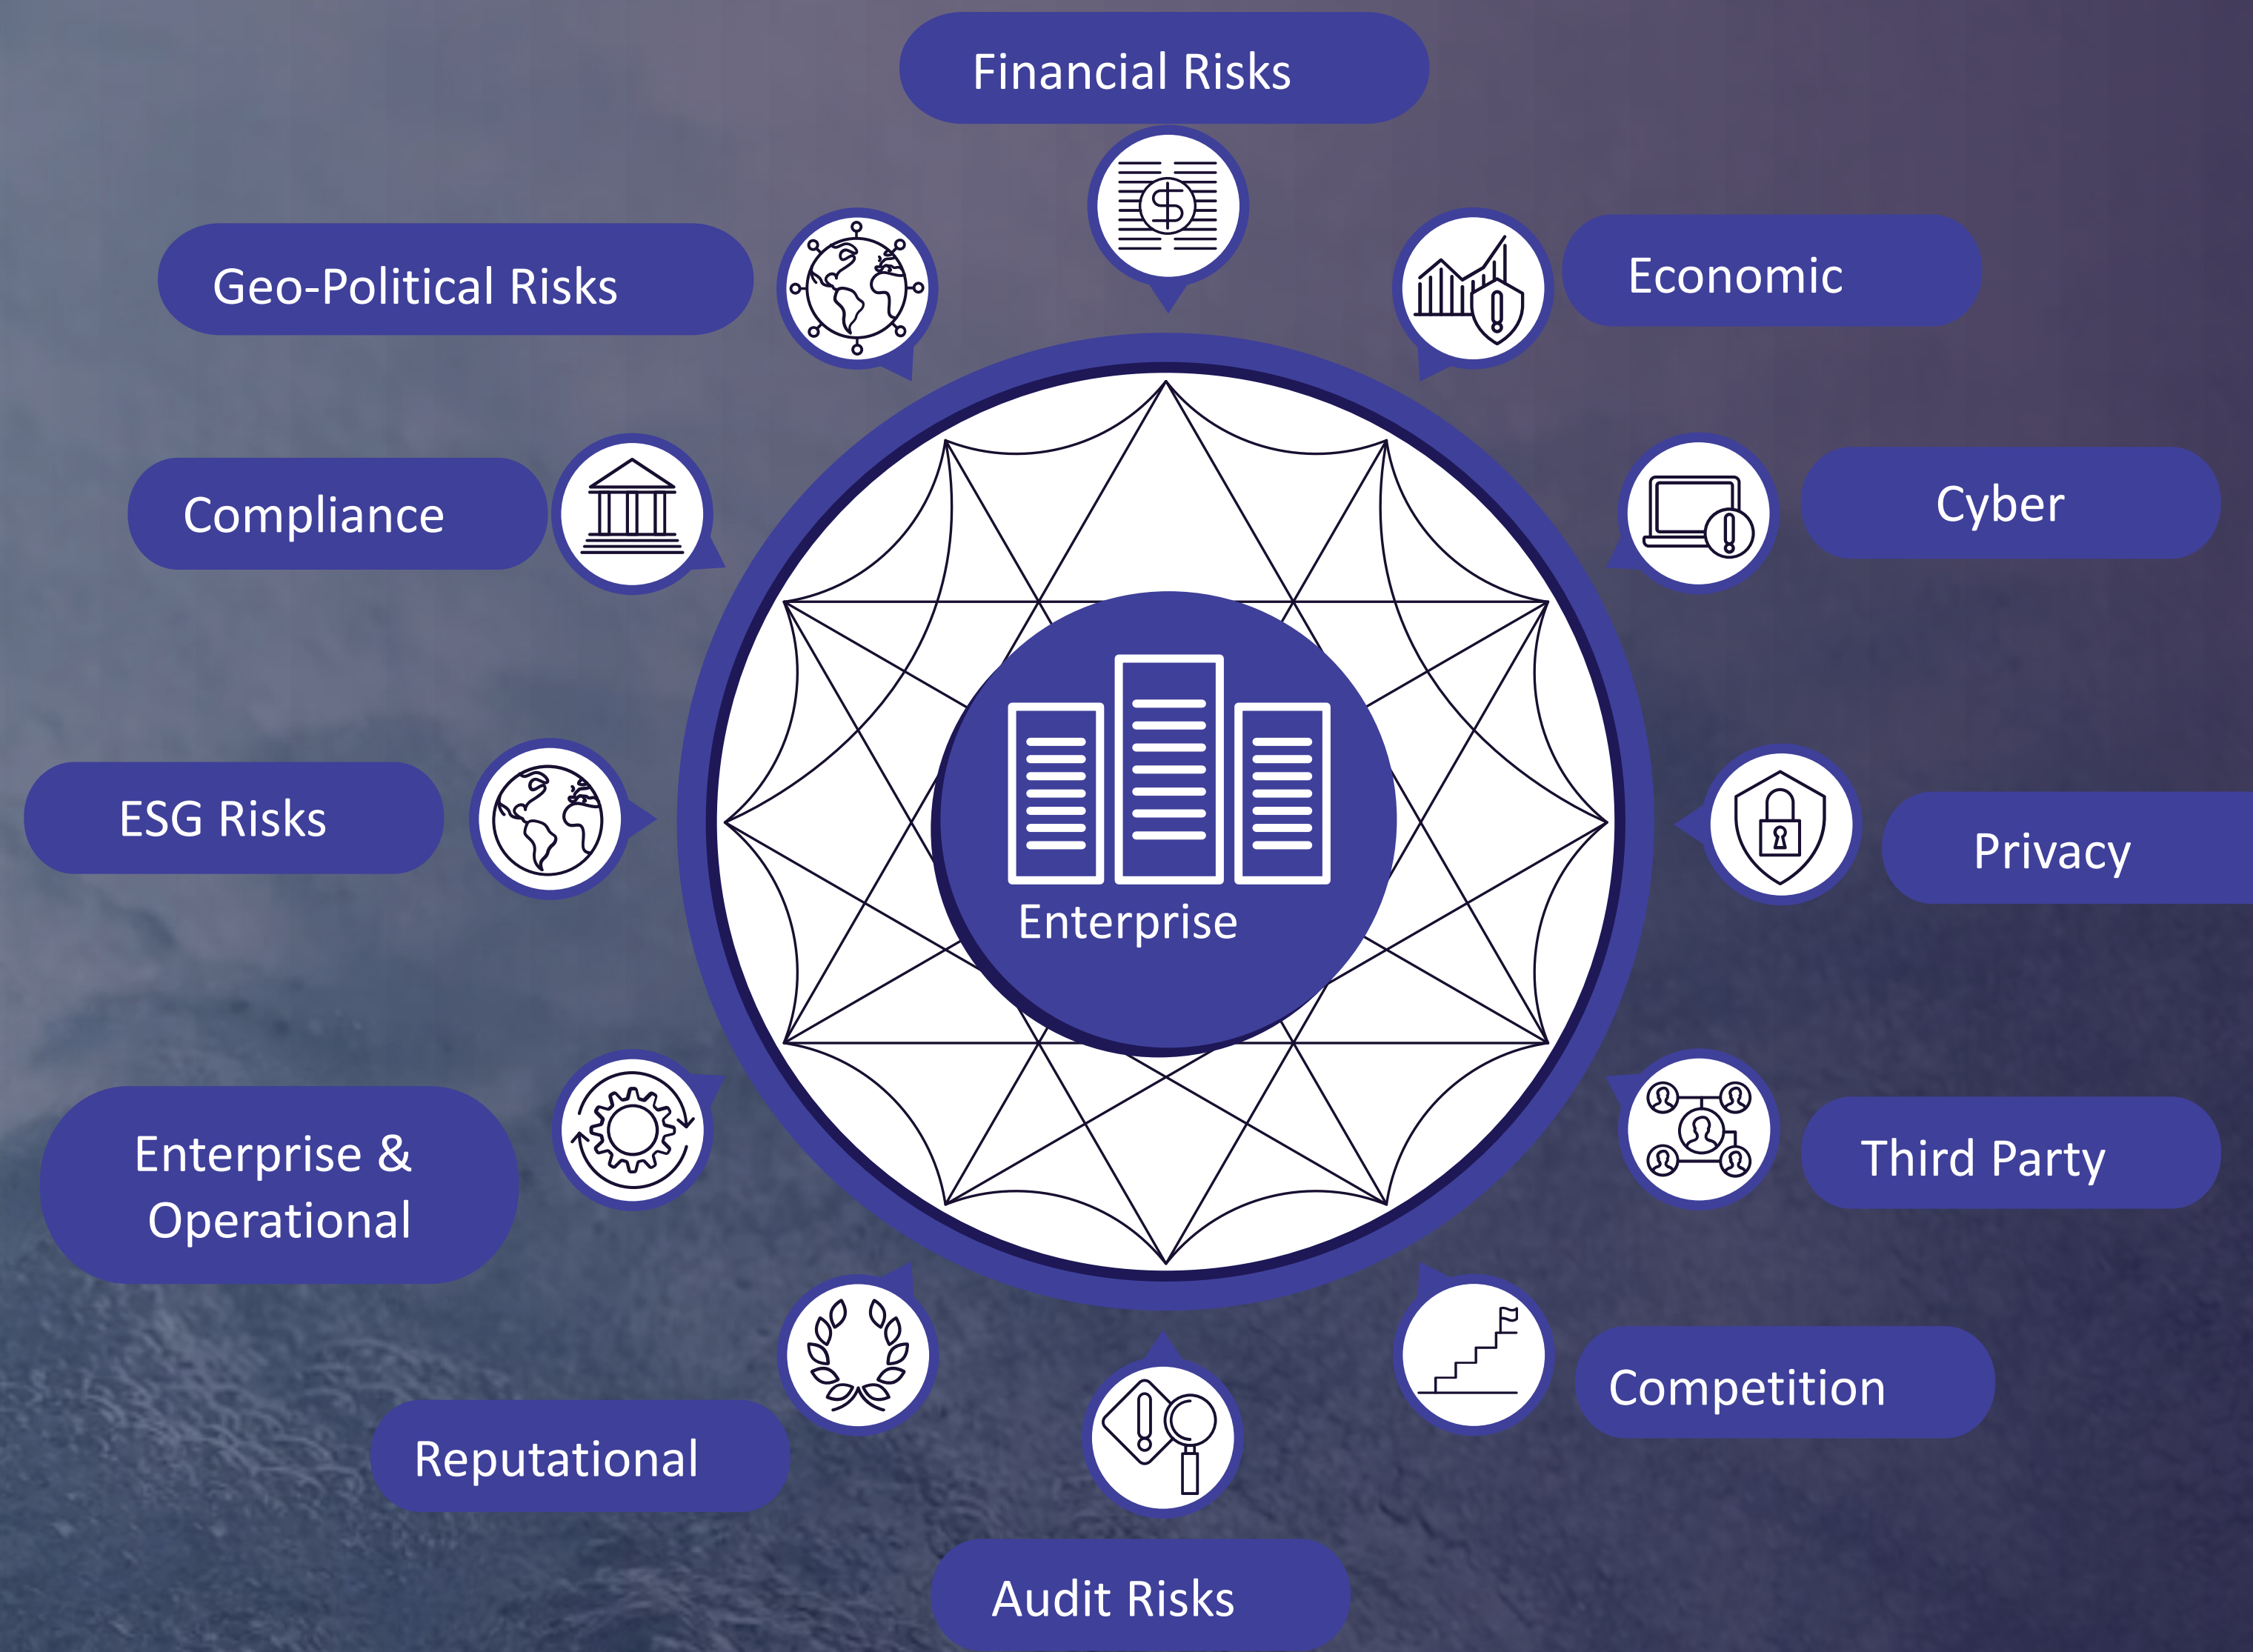

RISK

RISK

Energy crisis
Artificial Intelligence
INFLATION
Geo-political tension
climate change
FINANCIAL CRISIS
Social justice
Cyber attacks
CHATGPT
AI
Financial crisis
Climate change
POLITICAL UNREST
War
ENERGY CRISIS
Social justice
Inflation
Political unrest
CHATGPT
WAR
GEO-POLITICAL TENSION
Health crisis
FINANCIAL CRISIS
AI
POLITICAL UNREST
Energy crisis
Health crisis
WAR
ChatGPT
CYBER ATTACKS
GEO-POLITICAL TENSION
SOCIAL JUSTICE
Financial crisis
CLIMATE CHANGE
HEALTH CRISIS
Cyber attacks
War
HEALTH CRISIS
AI
Health crisis
CYBER ATTACKS
ARTIFICIAL INTELLIGENCE
ChatGPT
Inflation
Political unrest
SOCIAL JUSTICE
Geo-political tension
ENERGY CRISIS
Artificial Intelligence
INFLATION
AI
SOCIAL JUSTICE

COGNITIVE

AiSPIRE

An aerial photograph of a boat's wake in clear, turquoise water. The wake is a white, frothy trail of water that curves from the top left towards the bottom center. The water is a vibrant blue-green color with some white foam and bubbles scattered throughout. The word "CONTINUOUS" is overlaid in the center of the image.