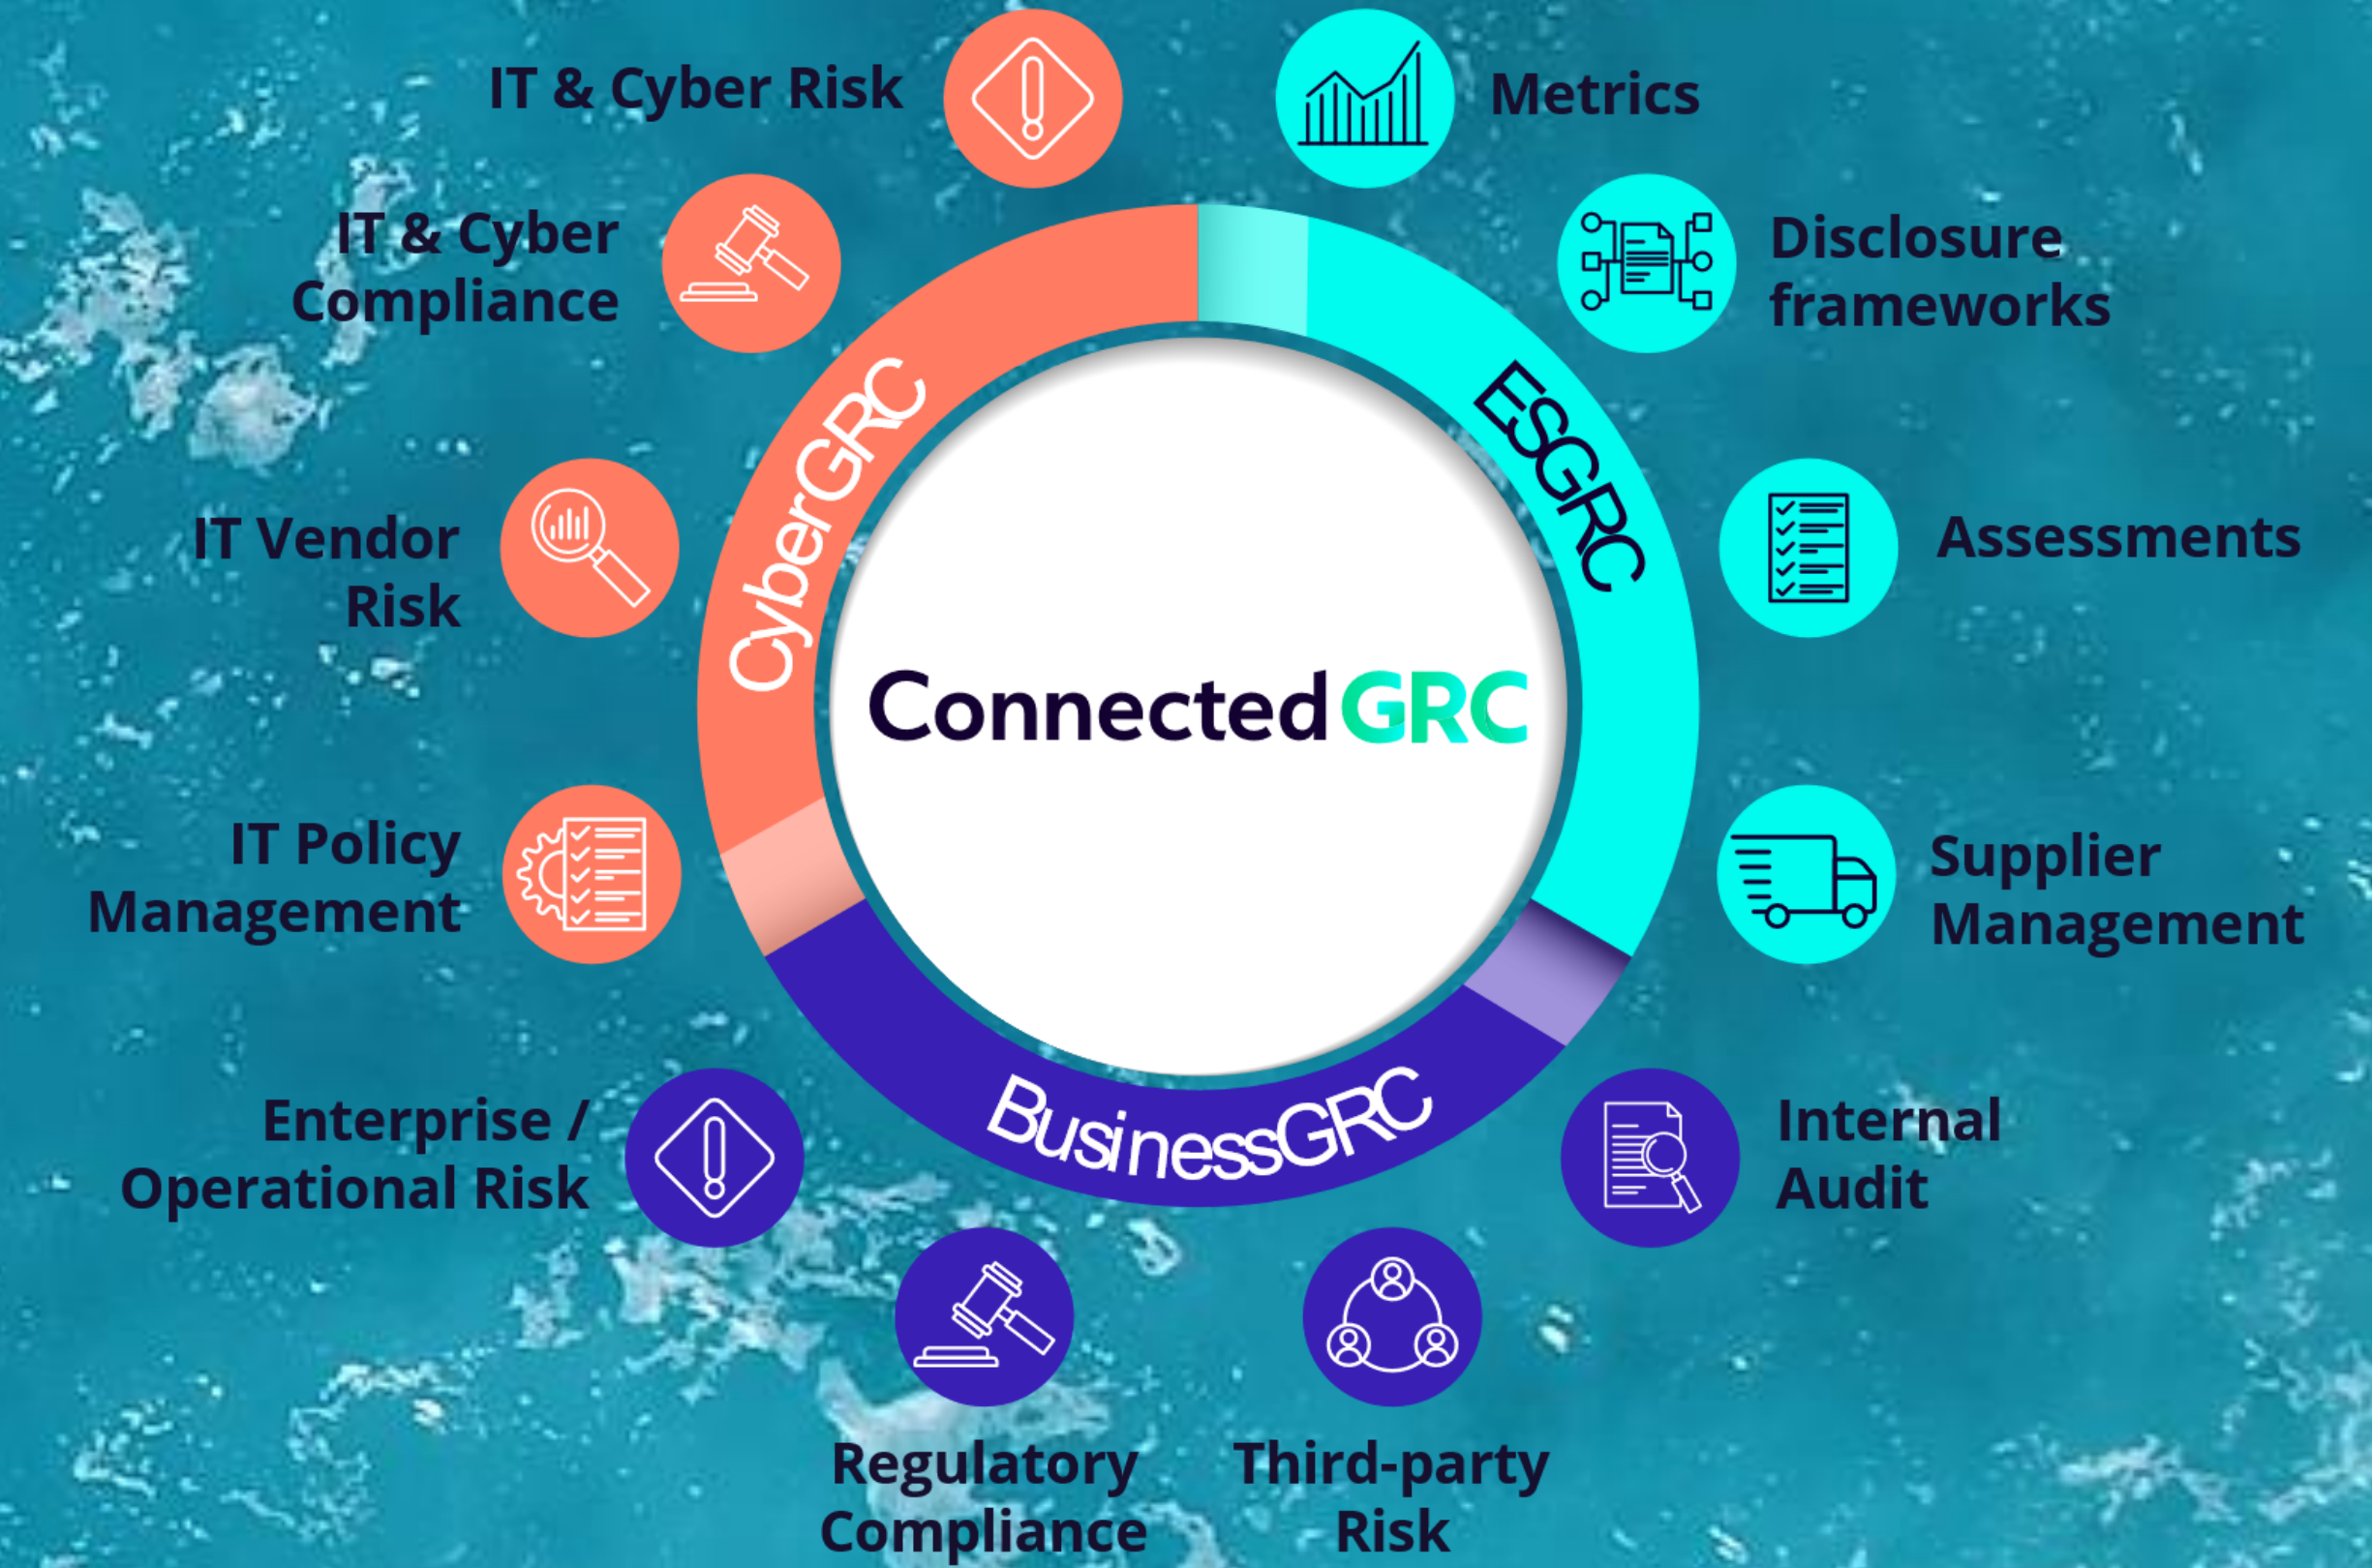

Eileen Fahey

Chief Risk Officer
Fitch Group

Fitch Group

David Storey

Vice President Health, Safety,
Security & Environment

dnata

dnata

Global Market Leader in Connected GRC SaaS

1.1M+
users on cloud

14+ years
recognized by analysts
as market leader

1,200+
GRC experts

Laser Focused on Customer Experience

Value Driven Customer
Engagement

Exceptional
Product Experience

Powering
the GRC Ecosystem